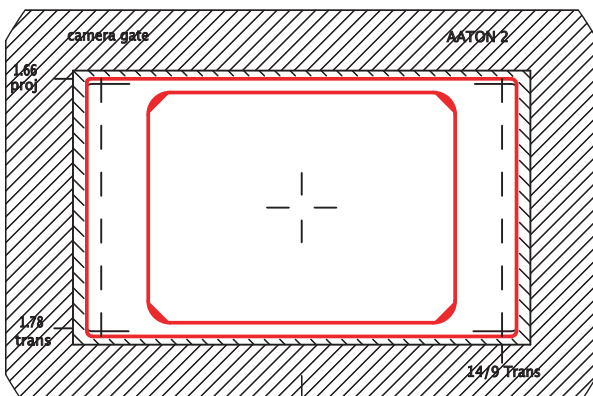

01-811-46 1.66 Proj. + TV safe + 14/9 protection

Ref : 01-811-46

1.66 Proj.

11,76mm × 7,05mm (0.463 × 0.277)

TV Safe

8,4mm × 6,3mm (0.330 × 0.248)

14/9 (1.55)

10,97mm × 7,05mm (0.432 × 0.277)