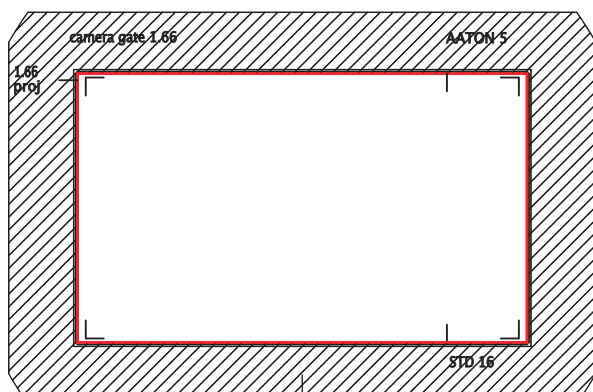

01-811-48 1.66 Full + 1.66 Proj.

Ref : 01-811-48

1.66 Full

12,42mm × 7,44mm (0.489 × 0.293)

1.66 Proj.

11,76mm × 7,05mm (0.463 × 0.277)

Aaton XTR Prod Viewing Screen with Aatonite/Glow

01-811-82 1.66 Full + 1.85 & Std16 markings

Ref : 01-811-82

1.66 Full

12,42mm × 7,44mm (0.489 × 0.293)

1.85 Markings

11,76mm × 7,05mm (0.463 × 0.277)

Std 16 Markings

10,2mm × 7,44mm (0.401 × 0.293)

01-811-84 1.66 Full + 1.66 Proj. + Std 16 Markings - No Cross Hair

Ref : 01-811-84

1.66 Full

12,42mm × 7,44mm (0.489 × 0.293)

1.66 Proj.

11,76mm × 7,05mm (0.463 × 0.277)

Std 16 Markings

10,2mm × 7,44mm (0.401 × 0.293)

01-811-91 1.78 Scan + TV safe

2.35 Full

12,42mm × 5,27mm (0.489 × 0.207)

1.78 Full

12,42mm × 6,96mm (0.489 × 0.274)

01-812-30 1.78 Full

Ref : 01-812-30

1.78 Full

12,42mm × 6,96mm (0.489 × 0.274)