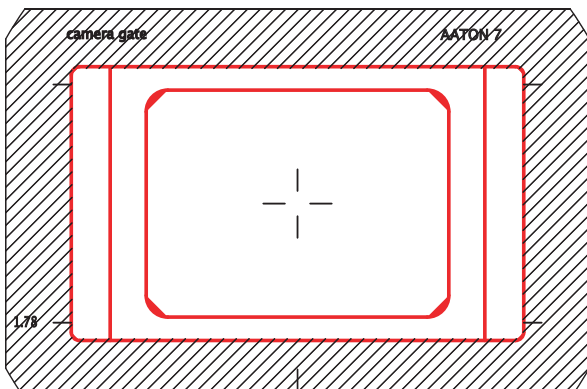

Std 16 Markings

10,2mm × 7,44mm (0.401 × 0.293)

01-811-46 1.66 Proj. + TV safe + 14/9 protection

Ref : 01-811-46

1.66 Proj.

11,76mm × 7,05mm (0.463 × 0.277)

TV Safe

8,4mm × 6,3mm (0.330 × 0.248)

14/9 (1.55)

10,97mm × 7,05mm (0.432 × 0.277)

01-811-47 1.66 Full - Recentered Std 16 + TV safe

Ref : 01-811-47

1.66 Full

12,44mm × 7,44mm (0.489 × 0.293)

TV Safe

8,4mm × 6,3mm (0.330 × 0.248)

2.35 Full

12,42mm × 5,27mm (0.489 × 0.207)

1.78 Full

12,42mm × 6,96mm (0.489 × 0.274)

01-812-30 1.78 Full

Ref : 01-812-30

1.78 Full

12,42mm × 6,96mm (0.489 × 0.274)