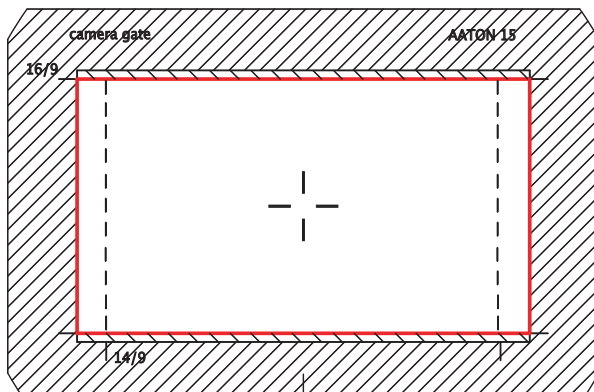

Aaton XTR Prod Viewing Screen with Aatonite/Glow

01 812 23 1.78 Proj. + 1.66 Proj. markings

Ref : 01-812-23

1.78 Proj.

11,96mm × 6,72mm (0.470 × 0.264)

1.66 Proj. Markings

11,76mm × 7,05mm (0.463 × 0.277)

01-812-24 1.66 Full + 1.85 Proj. Markings - No cross hair

Ref : 01-812-24

1.66 Full

12,42mm × 7,44mm (0.489 × 0.293)

01-812-26 1.78 Full + 1.55

Ref : 01-812-26

1.78 Full

12,42mm × 6,96mm (0.489 × 0.274)

14/9 (1.55)

2.35 Full

12,42mm × 5,27mm (0.489 × 0.207)

1.78 Full

12,42mm × 6,96mm (0.489 × 0.274)

01-812-30 1.78 Full

Ref : 01-812-30

1.78 Full

12,42mm × 6,96mm (0.489 × 0.274)