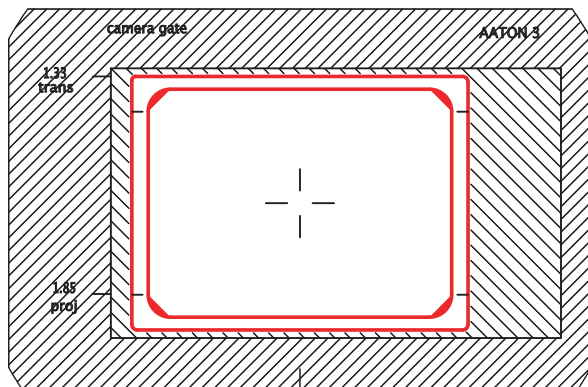

01-811-43 1.33 Scan + TV safe

Ref : 01-811-43

1.33 Scan

9,35mm × 7,05mm (0.368 × 0.277)

TV Safe

8,4mm × 6,3mm (0.330 × 0.248)