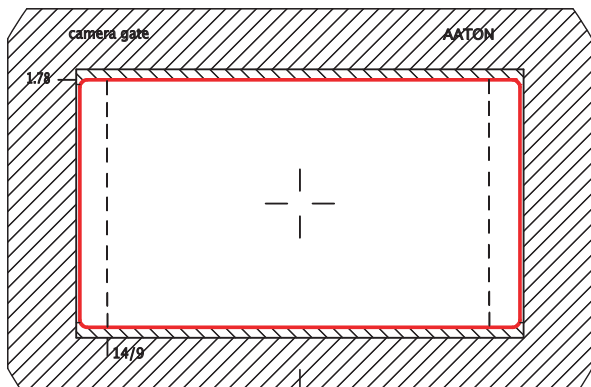

Ref : 01-812-24

1.66 Full

12,42mm × 7,44mm (0.489 × 0.293)

01-812-26 1.78 Full + 1.55

Ref : 01-812-26

1.78 Full

12,42mm × 6,96mm (0.489 × 0.274)

14/9 (1.55)

10,8mm × 6,96mm (0.425 × 0.274)

01-812-27 SVT Drama

Ref : 01-812-27

1.78 (16/9)

12,2mm × 6,86mm (0.480 × 0.270)

1.78 Safe (16/9)

10,98mm × 6,17mm (0.432 × 0.243)

Aaton XTR Prod Viewing Screen with Aatonite/Glow

01-812-28 1.78 Scan + 14/9

Ref : 01-812-28

1.78 Full

12,42mm × 6,96mm (0.489 × 0.274)

14/9 (1.55)

10,97mm × 7,05mm (0.432 × 0.277)

01-812-29 1.78 Full + 2.35 Full

Ref : 01-812-29

2.35 Full

12,42mm × 5,27mm (0.489 × 0.207)

1.78 Full

12,42mm × 6,96mm (0.489 × 0.274)

01-812-30 1.78 Full

Ref : 01-812-30

1.78 Full

12,42mm × 6,96mm (0.489 × 0.274)