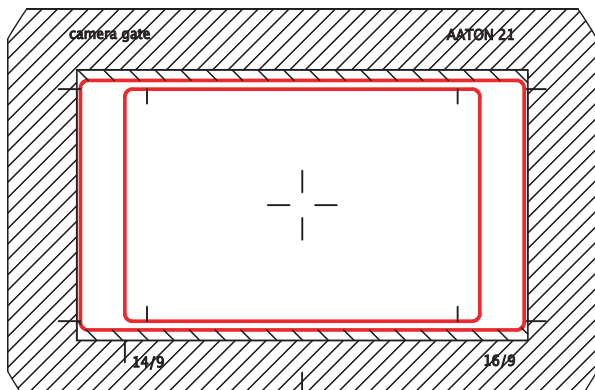

Ref : 01-812-24

1.66 Full

12,42mm × 7,44mm (0.489 × 0.293)

01-812-26 1.78 Full + 1.55

Ref : 01-812-26

1.78 Full

12,42mm × 6,96mm (0.489 × 0.274)

14/9 (1.55)

01-812-28 1.78 Scan + 14/9

Ref : 01-812-28

1.78 Full

12,42mm × 6,96mm (0.489 × 0.274)

14/9 (1.55)

10,97mm × 7,05mm (0.432 × 0.277)

01-812-29 1.78 Full + 2.35 Full

Ref : 01-812-29

2.35 Full

12,42mm × 5,27mm (0.489 × 0.207)

1.78 Full

12,42mm × 6,96mm (0.489 × 0.274)

01-812-30 1.78 Full

Ref : 01-812-30

1.78 Full

12,42mm × 6,96mm (0.489 × 0.274)

01-812-31 16/9 Trans + 14/9 Safe action

Ref : 01-812-31

16/9 Trans

12,2mm × 6,86mm (0.480 × 0.270)

14/9 Safe Action

9,76mm × 6,38mm (0.384 × 0.251)

Aaton XTR Prod Viewing Screen with Aatonite/Glow

01-812-32 1.78 + 1.33 TV Safe (Panavision)