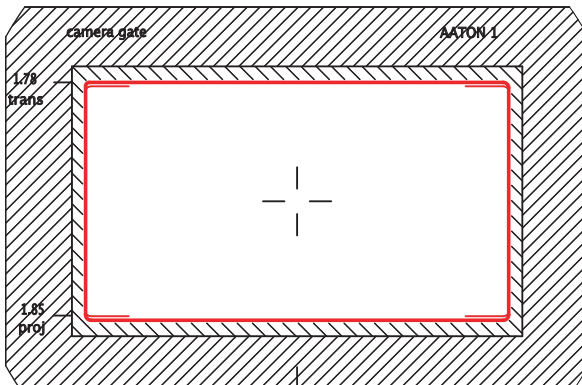

11,76mm × 7,05mm (0.463 × 0.277)

Aaton XTR Prod Viewing Screen with Aatonite/Glow

01-811-93 1.66 Proj. + TV safe

Ref : 01-811-93

1.66 Proj.

11,76mm × 7,05mm (0.463 × 0.277)

TV Safe

8,4mm × 6,3mm (0.330 × 0.248)

01-812-20 1.66 Full + TV safe

Ref : 01-812-20

1.66 Full

12,42mm × 7,44mm (0.489 × 0.293)

TV Safe

8,4mm × 6,3mm (0.330 × 0.248)

01-812-21 1.78 Trans + 1.85 Proj

Ref : 01-812-21

Ref : 01-812-24

1.66 Full

12,42mm × 7,44mm (0.489 × 0.293)

01-812-26 1.78 Full + 1.55

Ref : 01-812-26

1.78 Full

12,42mm × 6,96mm (0.489 × 0.274)

14/9 (1.55)

2.35 Full

12,42mm × 5,27mm (0.489 × 0.207)

1.78 Full

12,42mm × 6,96mm (0.489 × 0.274)

01-812-30 1.78 Full

Ref : 01-812-30

1.78 Full

12,42mm × 6,96mm (0.489 × 0.274)