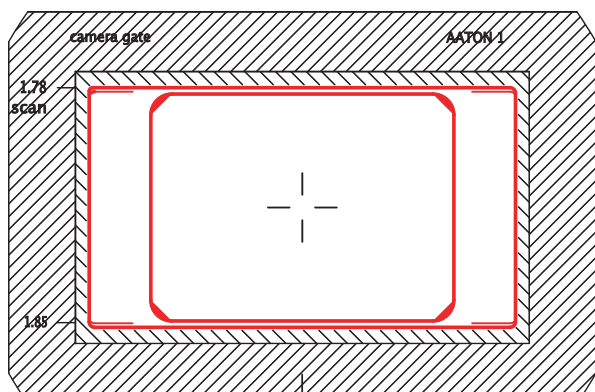

Aaton XTR Prod Viewing Screen with Aatonite/Glow

01-811-41 1.78 Scan + TV safe

Ref : 01-811-41

1.78 Scan

11,76mm × 6,61mm (0.463 × 0.260)

TV Safe

8,4mm × 6,3mm (0.330 × 0.248)

01-811-42 1.66 Proj. +14/9 Protection

9,35mm × 7,05mm (0.368 × 0.277)

TV Safe

8,4mm × 6,3mm (0.330 × 0.248)

01 811 44 1.85 Full + 1.66 Full

Ref : 01-811-44

1.85 Full

12,42mm × 6,7mm (0.489 × 0.263)

1.66 Full

Ref : 01-812-24

1.66 Full

12,42mm × 7,44mm (0.489 × 0.293)

01-812-26 1.78 Full + 1.55

Ref : 01-812-26

1.78 Full

12,42mm × 6,96mm (0.489 × 0.274)

14/9 (1.55)

2.35 Full

12,42mm × 5,27mm (0.489 × 0.207)

1.78 Full

12,42mm × 6,96mm (0.489 × 0.274)

01-812-30 1.78 Full

Ref : 01-812-30

1.78 Full

12,42mm × 6,96mm (0.489 × 0.274)