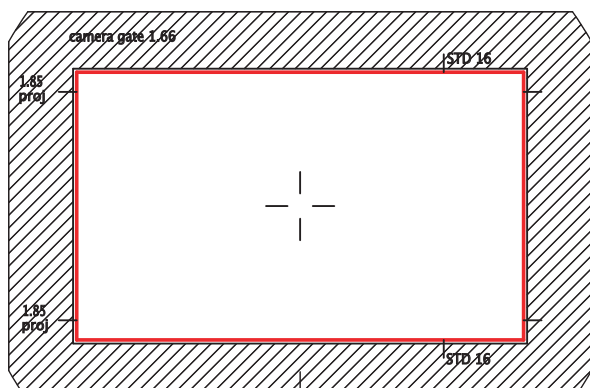

01-811-48 1.66 Full + 1.66 Proj.

Ref : 01-811-48

1.66 Full

12,42mm × 7,44mm (0.489 × 0.293)

1.66 Proj.

11,76mm × 7,05mm (0.463 × 0.277)

Aaton XTR Prod Viewing Screen with Aatonite/Glow

01-811-82 1.66 Full + 1.85 & Std16 markings

Ref : 01-811-82

1.66 Full

12,42mm × 7,44mm (0.489 × 0.293)

1.85 Markings

11,76mm × 7,05mm (0.463 × 0.277)

Std 16 Markings

10,2mm × 7,44mm (0.401 × 0.293)

01-811-84 1.66 Full + 1.66 Proj. + Std 16 Markings - No Cross Hair

Ref : 01-812-24

1.66 Full

12,42mm × 7,44mm (0.489 × 0.293)

01-812-26 1.78 Full + 1.55

Ref : 01-812-26

1.78 Full

12,42mm × 6,96mm (0.489 × 0.274)

14/9 (1.55)

2.35 Full

12,42mm × 5,27mm (0.489 × 0.207)

1.78 Full

12,42mm × 6,96mm (0.489 × 0.274)

01-812-30 1.78 Full

Ref : 01-812-30

1.78 Full

12,42mm × 6,96mm (0.489 × 0.274)