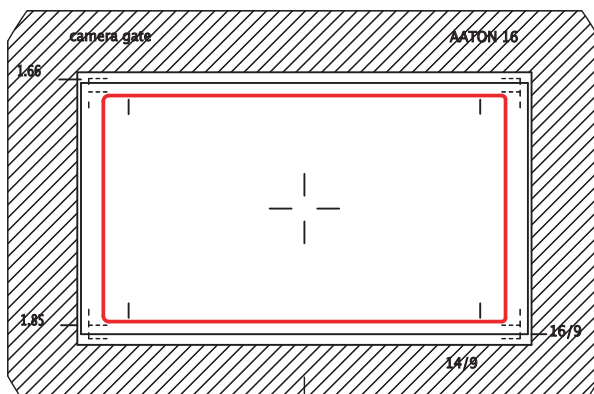

Aaton XTR Prod Viewing Screen with Aatonite/Glow

01 812 23 1.78 Proj. + 1.66 Proj. markings

Ref : 01-812-23

1.78 Proj.

11,96mm × 6,72mm (0.470 × 0.264)

1.66 Proj. Markings

11,76mm × 7,05mm (0.463 × 0.277)

01-812-24 1.66 Full + 1.85 Proj. Markings - No cross hair

Ref : 01-812-24

1.66 Full

12,42mm × 7,44mm (0.489 × 0.293)

01-812-26 1.78 Full + 1.55

Ref : 01-812-26

1.78 Full

12,42mm × 6,96mm (0.489 × 0.274)

14/9 (1.55)

10,8mm × 6,96mm (0.425 × 0.274)

01-812-27 SVT Drama

Ref : 01-812-27

1.78 (16/9)

12,2mm × 6,86mm (0.480 × 0.270)

1.78 Safe (16/9)

10,98mm × 6,17mm (0.432 × 0.243)

Aaton XTR Prod Viewing Screen with Aatonite/Glow

2.35 Full

12,42mm × 5,27mm (0.489 × 0.207)

1.78 Full

12,42mm × 6,96mm (0.489 × 0.274)

01-812-30 1.78 Full

Ref : 01-812-30

1.78 Full

12,42mm × 6,96mm (0.489 × 0.274)