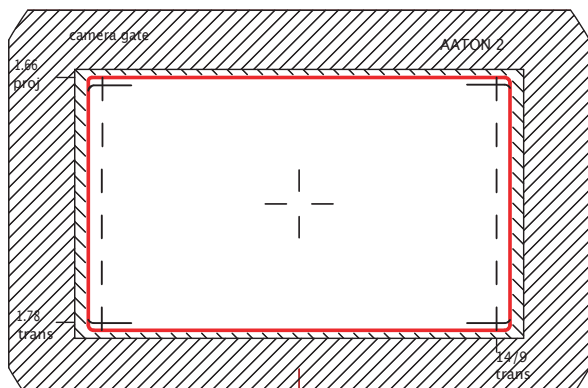

Aaton XTR Prod Viewing Screen with Aatonite/Glow

01-811-41 1.78 Scan + TV safe

Ref : 01-811-41

1.78 Scan

11,76mm × 6,61mm (0.463 × 0.260)

TV Safe

8,4mm × 6,3mm (0.330 × 0.248)

01-811-42 1.66 Proj. +14/9 Protection

9,35mm × 7,05mm (0.368 × 0.277)

TV Safe

8,4mm × 6,3mm (0.330 × 0.248)

01 811 44 1.85 Full + 1.66 Full

Ref : 01-811-44

1.85 Full

12,42mm × 6,7mm (0.489 × 0.263)

1.66 Full

Ref : 01-812-24

1.66 Full

12,42mm × 7,44mm (0.489 × 0.293)

01-812-26 1.78 Full + 1.55

Ref : 01-812-26

1.78 Full

12,42mm × 6,96mm (0.489 × 0.274)

14/9 (1.55)

2.35 Full

12,42mm × 5,27mm (0.489 × 0.207)

1.78 Full

12,42mm × 6,96mm (0.489 × 0.274)

01-812-30 1.78 Full

Ref : 01-812-30

1.78 Full

12,42mm × 6,96mm (0.489 × 0.274)