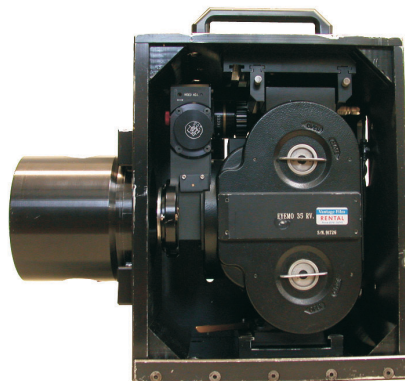

EYEMO 35 QUARZ REFLEX

Video Assist built in - 100% B/W Video or 100% Finder
Film Speed 4-50 fps
Super 35
Nikon Mount only
12 Volts
30m Daylight Split Spools

Lenses available:

NIKON 8mm/T2.8
NIKON 12mm/T2.8
NIKON 20mm/T2.8
NIKON 24mm/T
NIKON 28mm/T2
NIKON 35mm/T2
NIKON 50mm/T2

Height: 24,5cm, Width: 21,5cm, Depth: 19cm
Weight: 4,2kg

VANTAGE®

EYEMO 35 QUARZ

Offset Video Assist - Offset View Finder
Film Speed 4-50 fps
Super 35
PL, PV, Nikon or BNCR Mount, Bajonett
12 Volts
30m Daylight Split Spools

Height: 23cm, Width: 14 Depth:17,5cm
Weight incl. Video: 3,5kg

EYEMO CRASH BOXES

Crash Boxes available for both cameras
Height: 29cm, Width: 20cm, Depth:24cm
Weight: 11kg (without camera)