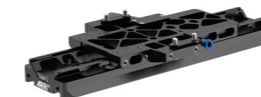

SAM-2 Stabilizer Adapter Mount for ALEXA Mini
K2.0014215